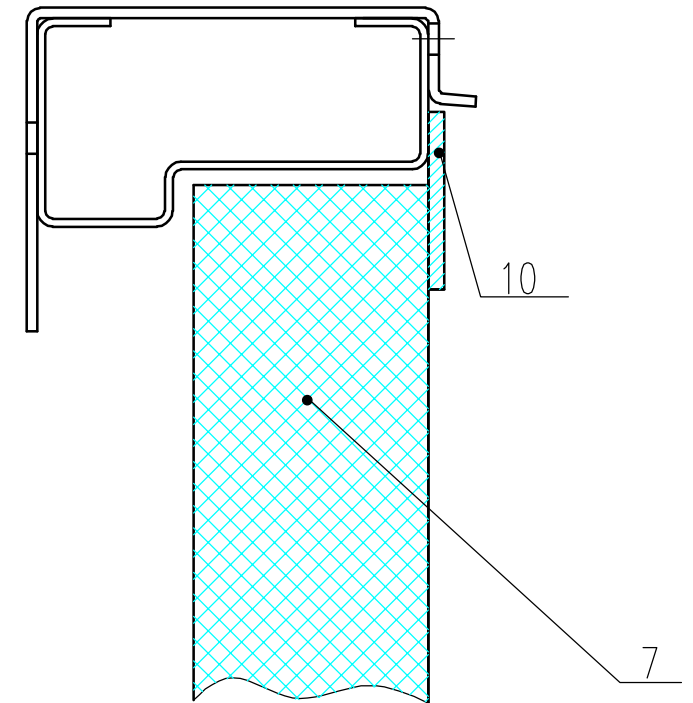

Container Window Shutter

1. Galvanised 1038 x 1038mm enclosed frame with PU foam insulation
2. Finger bolts with internal reinforcement
3. Reinforcing 4mm round bar mesh inside door leaf
4. S/Steel lift off Flag hinges
5. Integrated dog bolts
6. Aluminium single/double glazing unit option available
7. 45mm shutter leaves with high density PU foam insulation
8. Finger pull handles
9. Drain plugs
10. 3mm Anti-jemmy Flange