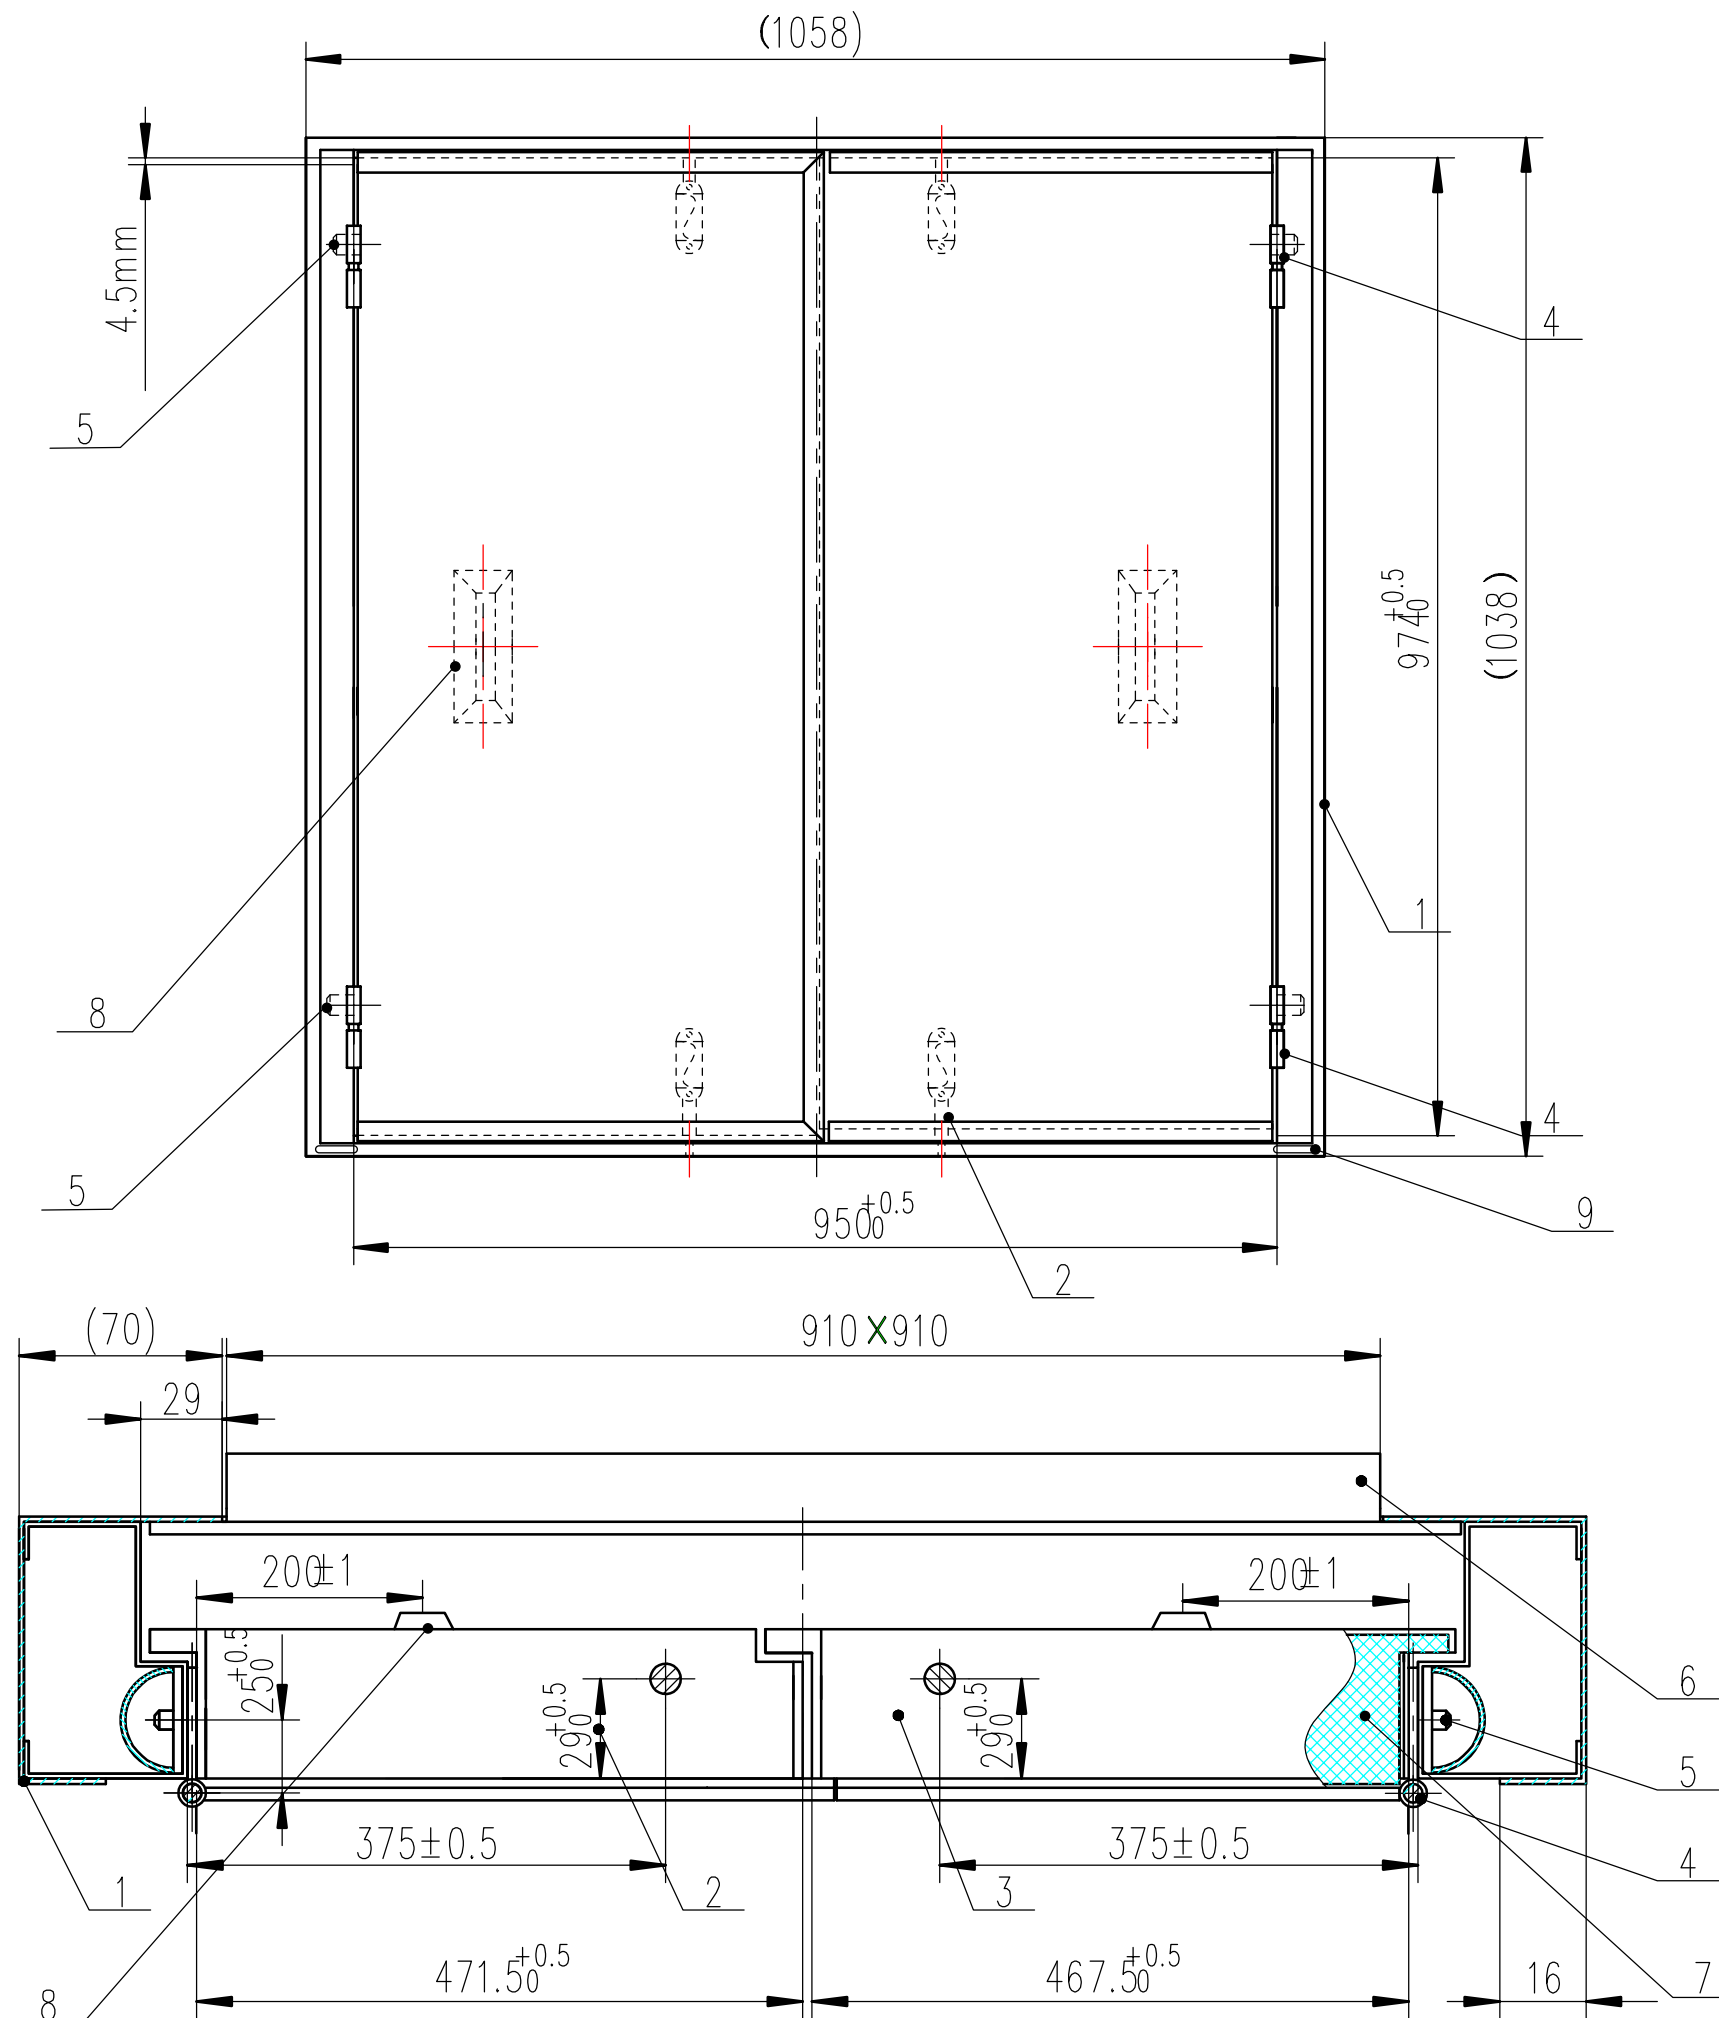

Container Window Shutter

1. Galvanised 1038 x 1038mm enclosed frame with PU foam insulation
2. Finger bolts with internal reinforcement
3. Reinforcing 4mm round bar mesh inside door leaf
4. S/Steel lift off Flag hinges
5. Integrated dog bolts
6. Aluminium single/double glazing unit option available
7. 45mm shutter leaves with high density PU foam insulation
8. Finger pull handles
9. Drain plugs
10. 3mm Anti-jemmy Flange