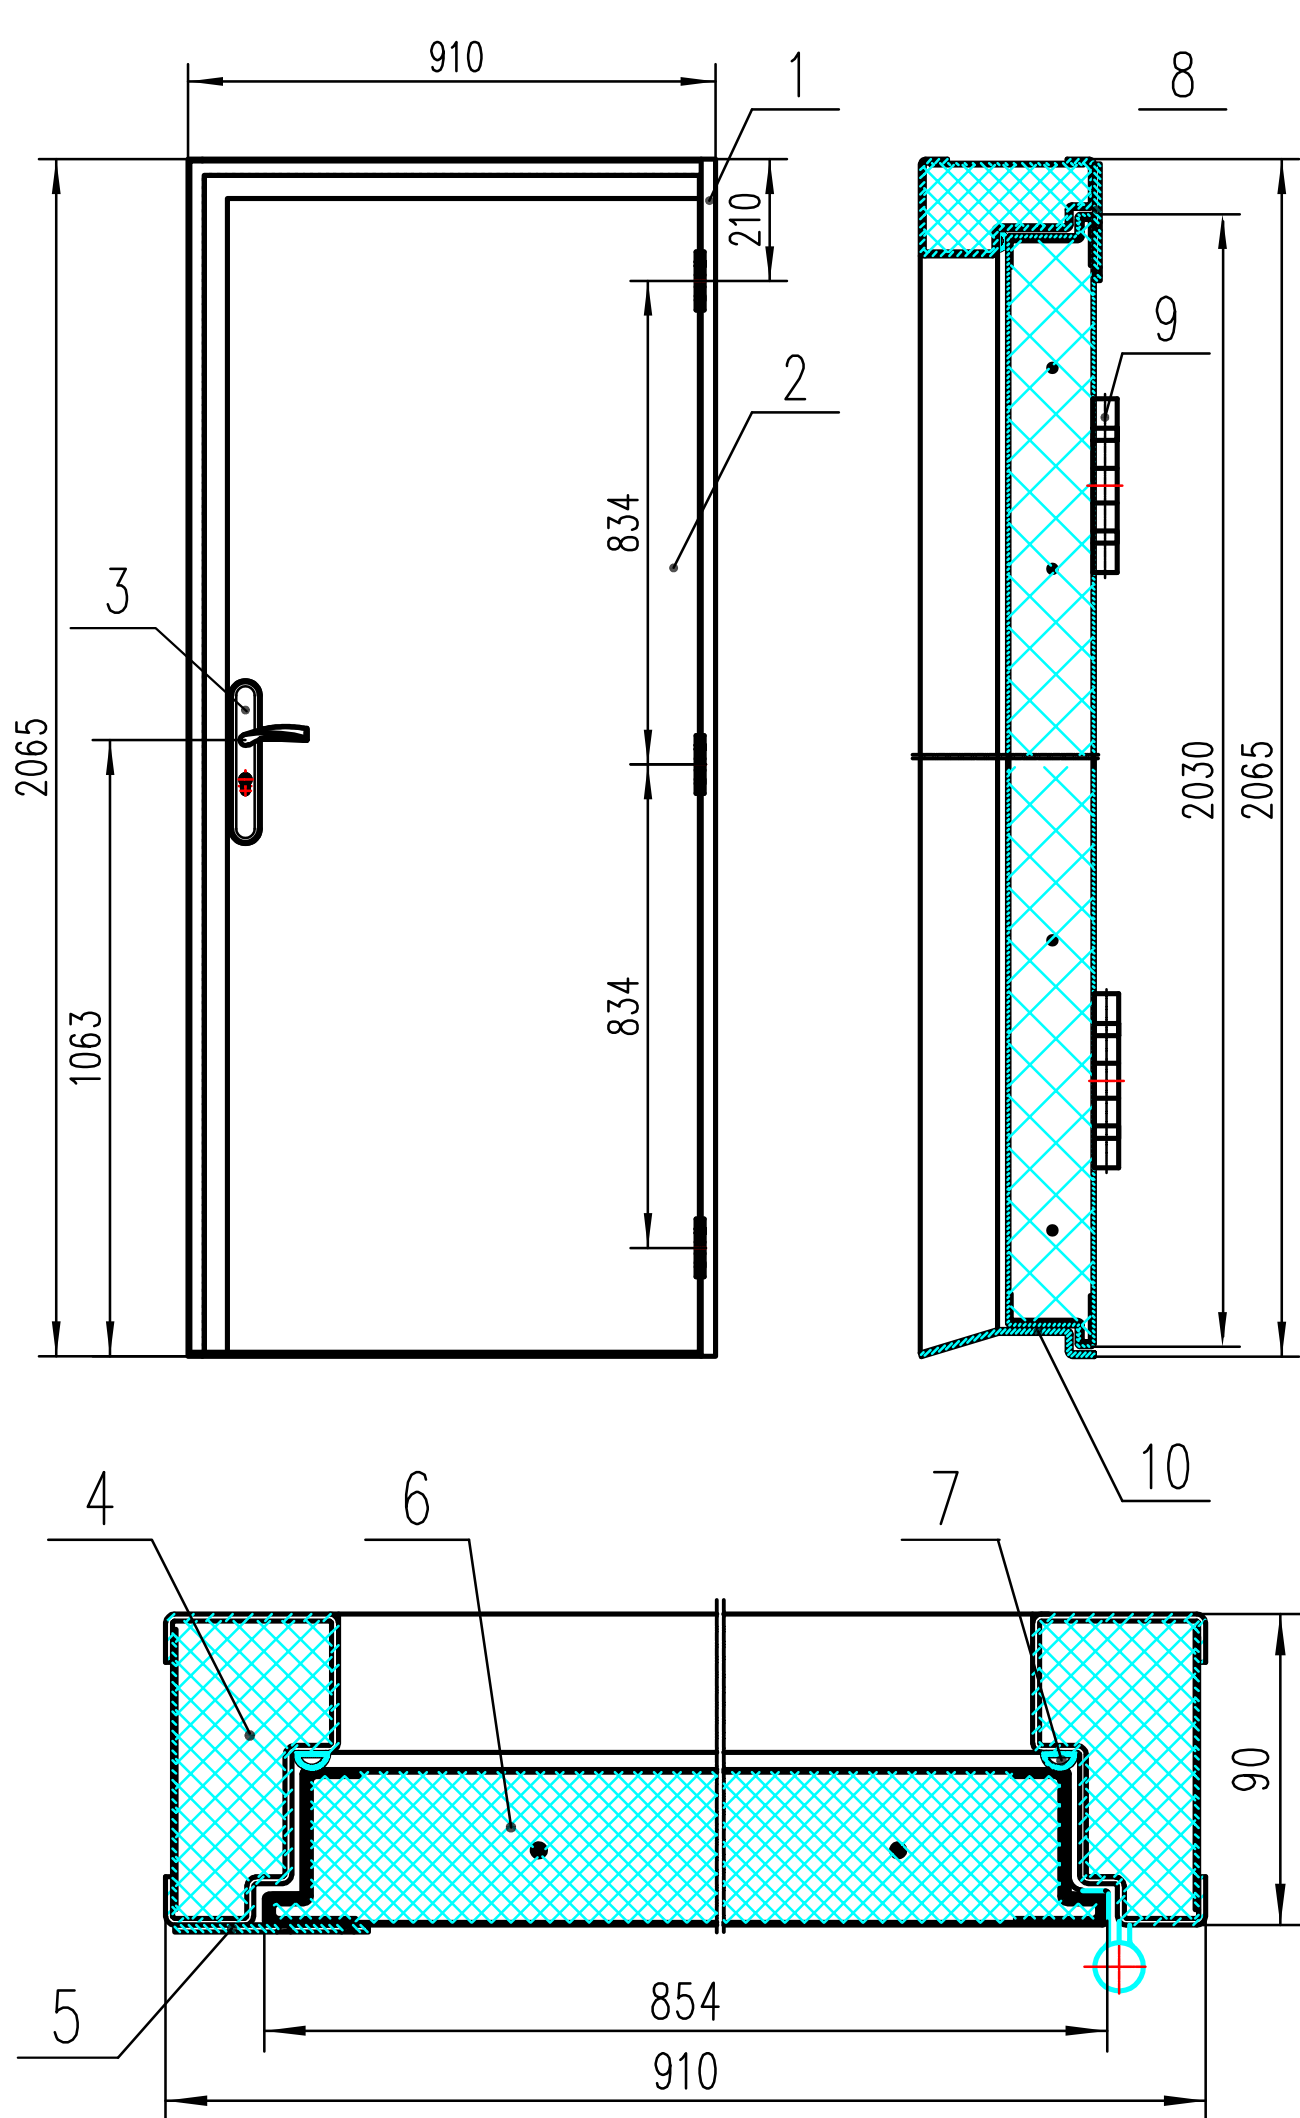

910 x 2065mm Security Container Door with Astragal

918901 S/Steel HOOPLY® handle detail

1. Galvanised 90mm enclosed frame
2. 45mm, 1mm galvanised and reinforced door leaf with high density PU foam
3. 918901 S/S HOOPLY® handle
4. High density PU insulation in frame
5. 3mm Anti-jimmy flange on door edge
6. High density PU insulation in door leaf
7. "V" frame seal
8. 3mm Anti-jimmy flange on at top of door
9. Stainless steel ball bearing hinge
10. Stainless steel 2mm threshold
11. 3 point top locks
12. HOOPLY® 502S side lock
13. HOOPLY® ST8 security lock
14. Reinforcing mesh
15. No bottom lock bolt