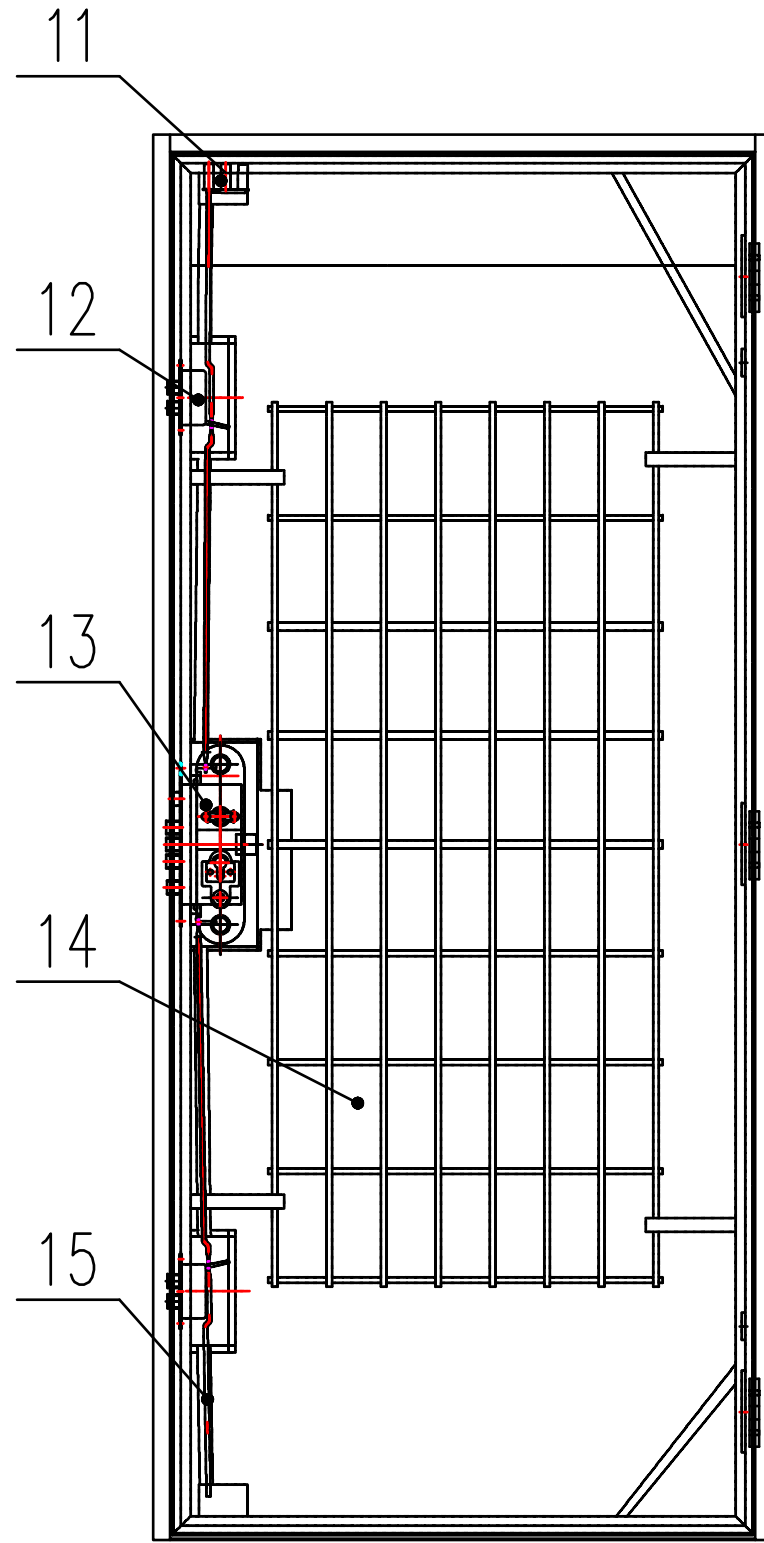

910 x 2065mm Security Container Door with Astragal

918901 S/Steel HOOPLY® handle detail

1. Galvanised 90mm enclosed frame
2. 45mm, 1mm galvanised and reinforced door leaf with high density PU foam
3. 918901 S/S HOOPLY® handle
4. High density PU insulation in frame
5. 3mm Anti-jimmy flange on door edge
6. High density PU insulation in door leaf
7. "V" frame seal
8. 3mm Anti-jimmy flange on at top of door
9. Stainless steel ball bearing hinge
10. Stainless steel 2mm threshold
11. 3 point top locks
12. HOOPLY® 502S side lock
13. HOOPLY® ST8 security lock
14. Reinforcing mesh
15. No bottom lock bolt