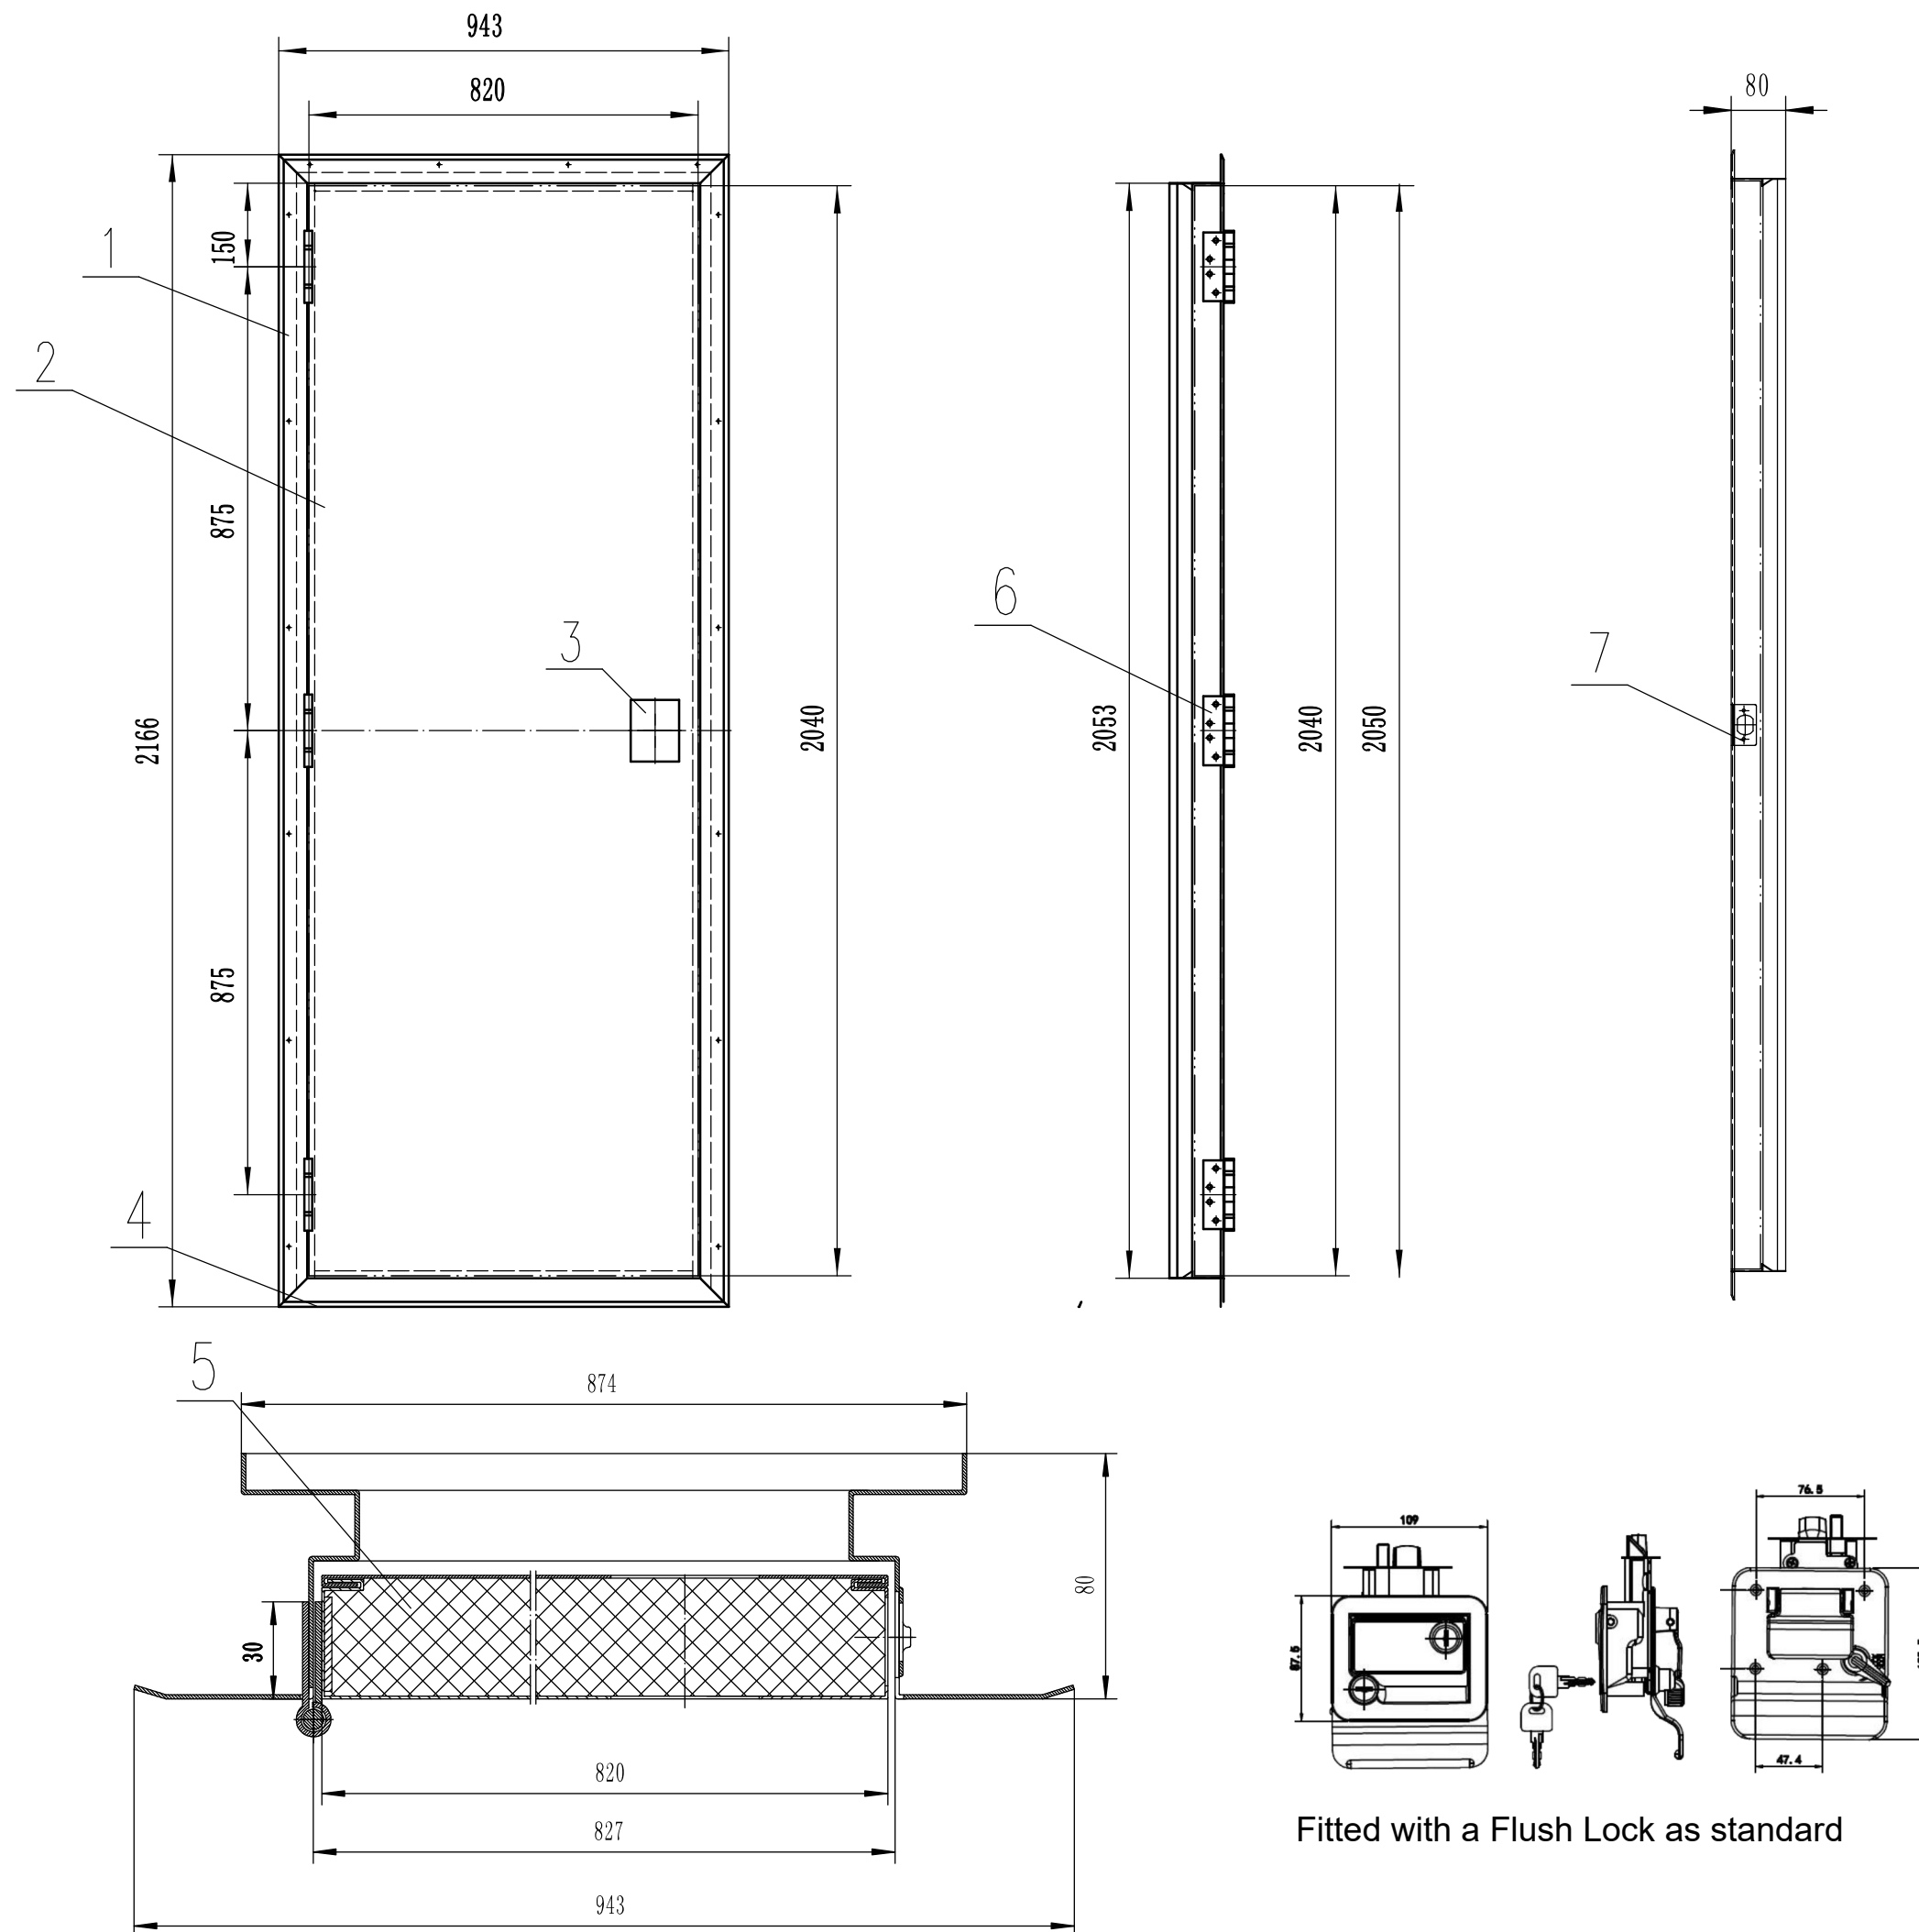

# Shipping Container Door

## Available Sizes

874x2053mm

974x2053mm

1. Galvanised 90mm enclosed frame
2. Double skinned 0.8mm galvanised steel door leaf
3. Flush Mounted Handle
4. Weather / draught proof seals
5. High Density Polyurethane Foam Insulation
6. 3 Stainless Steel Butt Hinges
7. Lock Strike Plate

Fitted with a Flush Lock as standard