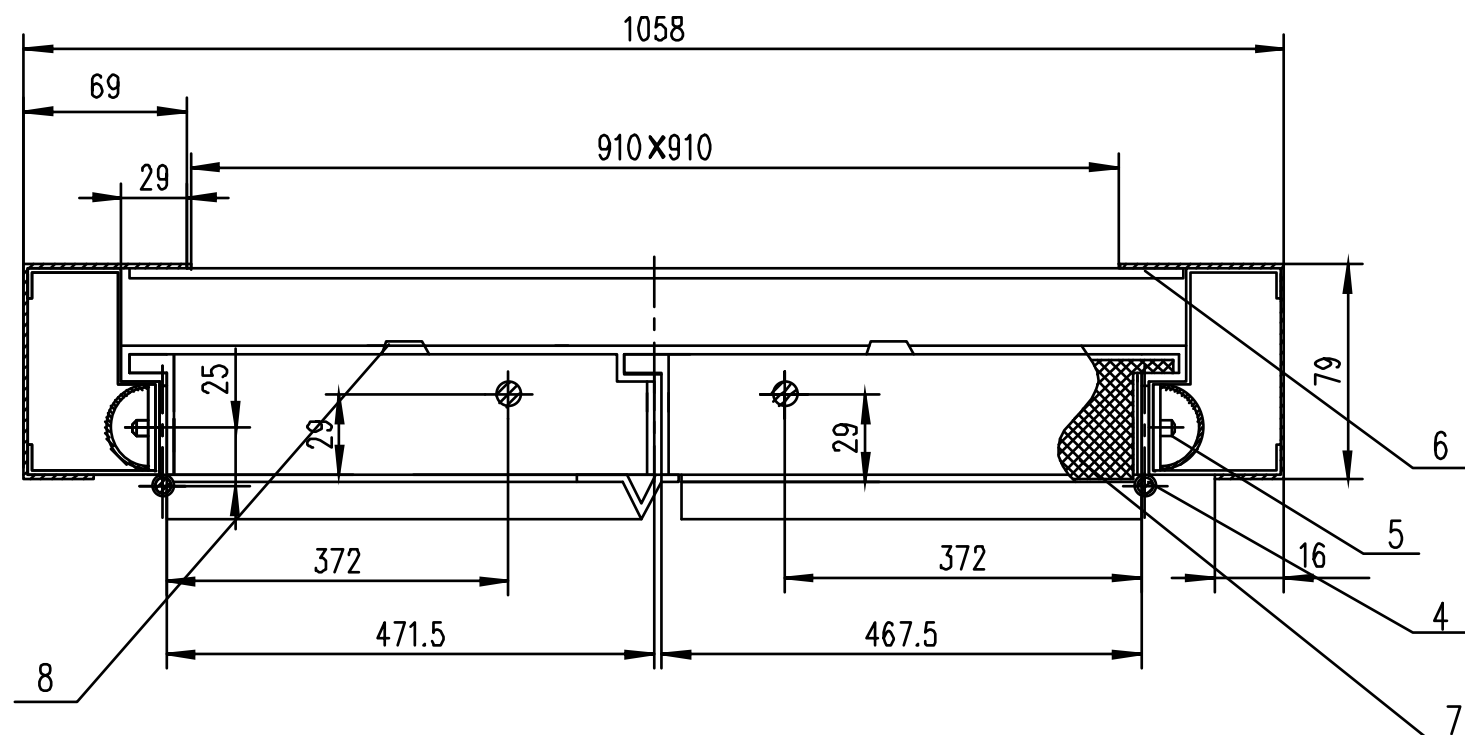

Container Window Shutter

Available Sizes

1058x1038mm

1. Galvanised enclosed frame with PU foam insulation
2. Finger bolts with internal reinforcement
3. Reinforcing 4mm round bar mesh inside door leaf
4. S/Steel lift off Flag hinges
5. Integrated dog bolts
6. Aluminium single/double glazing unit option available
7. 45mm shutter leaves with high density PU foam insulation
8. Finger pull handles
9. Drain plugs
10. 3mm Anti-jemmy Flange