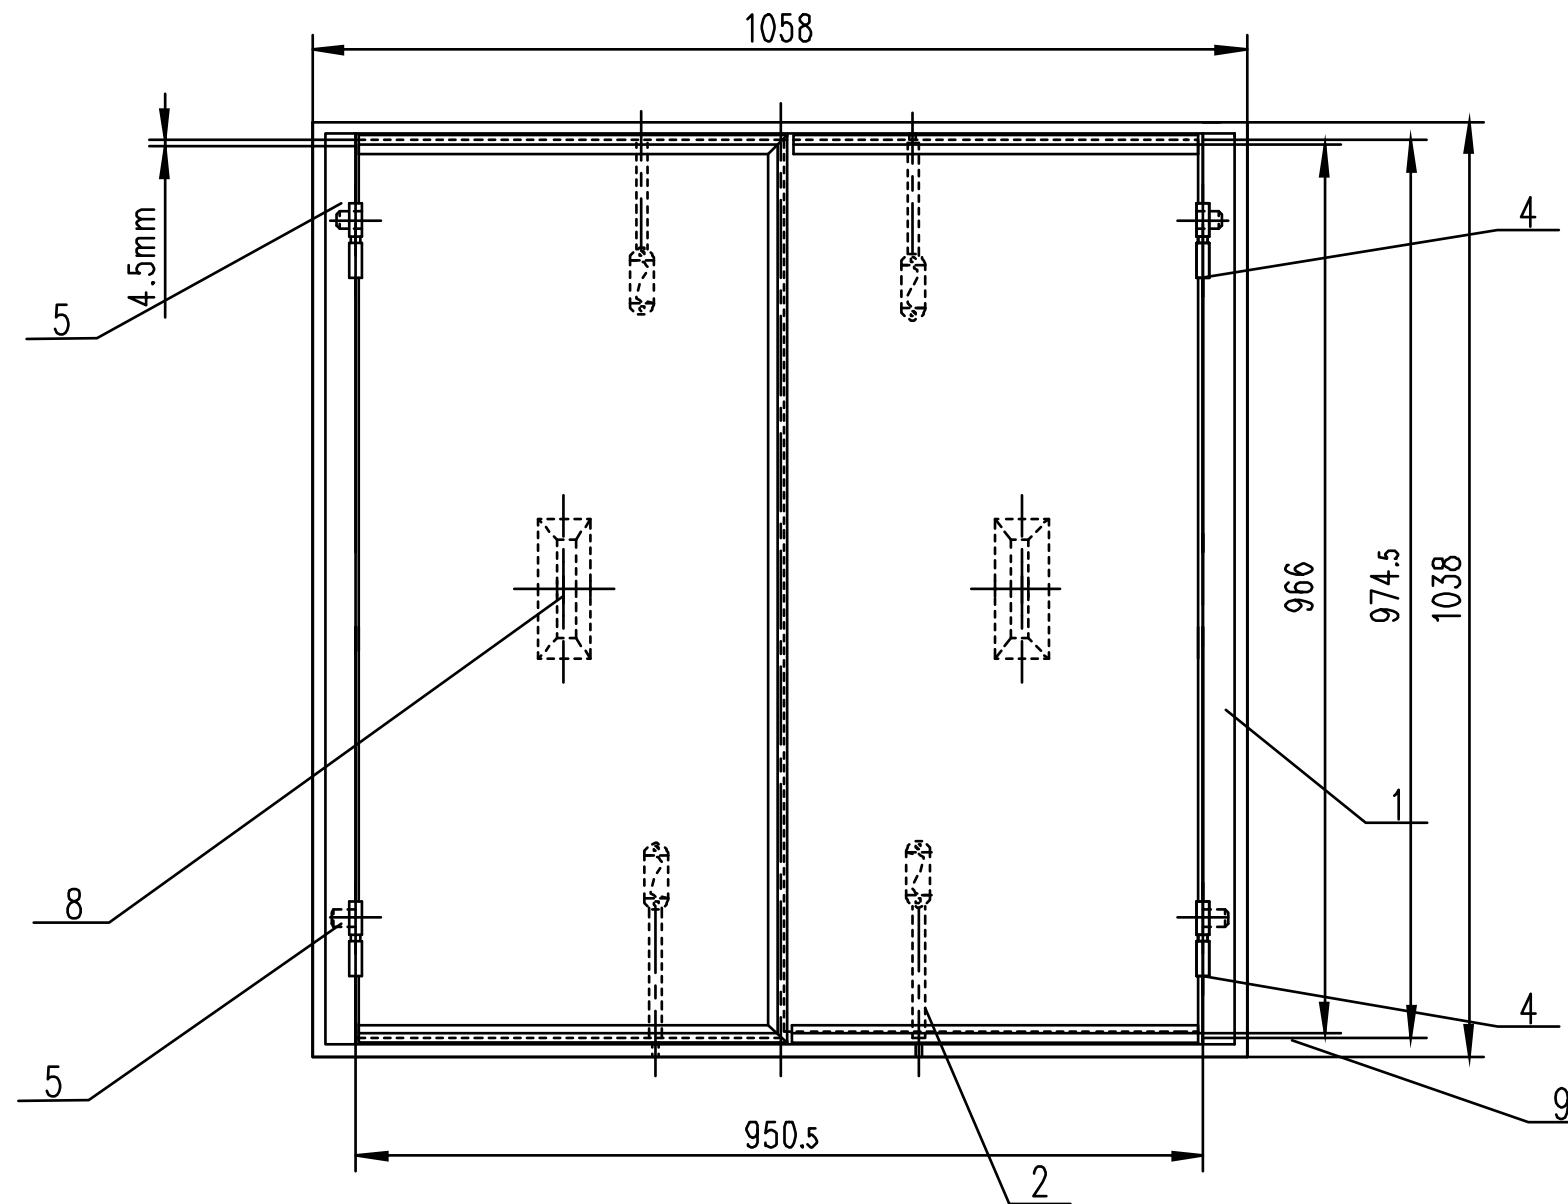

Container Window Shutter

Available Sizes

1058x1038mm

1. Galvanised enclosed frame with PU foam insulation
2. Finger bolts with internal reinforcement
3. Reinforcing 4mm round bar mesh inside door leaf
4. S/Steel lift off Flag hinges
5. Integrated dog bolts
6. Aluminium single/double glazing unit option available
7. 45mm shutter leaves with high density PU foam insulation
8. Finger pull handles
9. Drain plugs
10. 3mm Anti-jemmy Flange