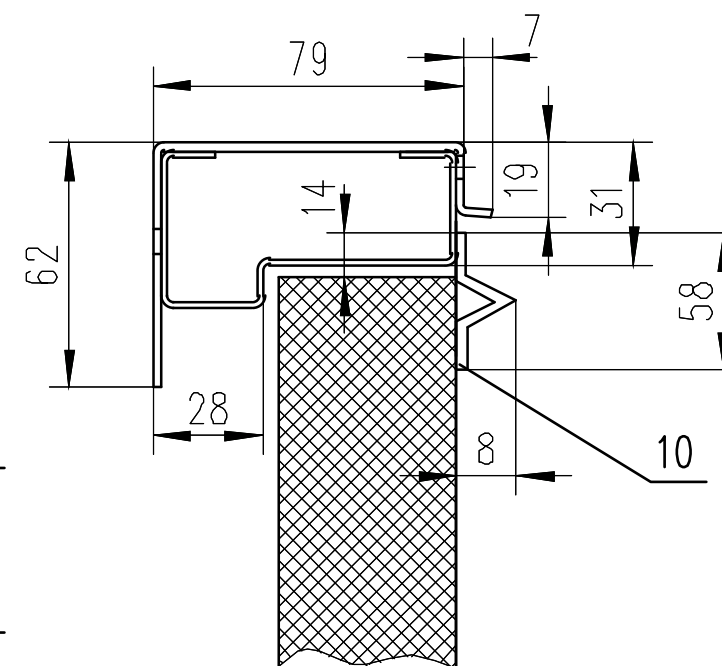

Container Window Shutter

Available Sizes

1058x1038mm

1. Galvanised enclosed frame with PU foam insulation
2. Finger bolts with internal reinforcement
3. Reinforcing 4mm round bar mesh inside door leaf
4. S/Steel lift off Flag hinges
5. Integrated dog bolts
6. Aluminium single/double glazing unit option available
7. 45mm shutter leaves with high density PU foam insulation
8. Finger pull handles
9. Drain plugs
10. 3mm Anti-jemmy Flange