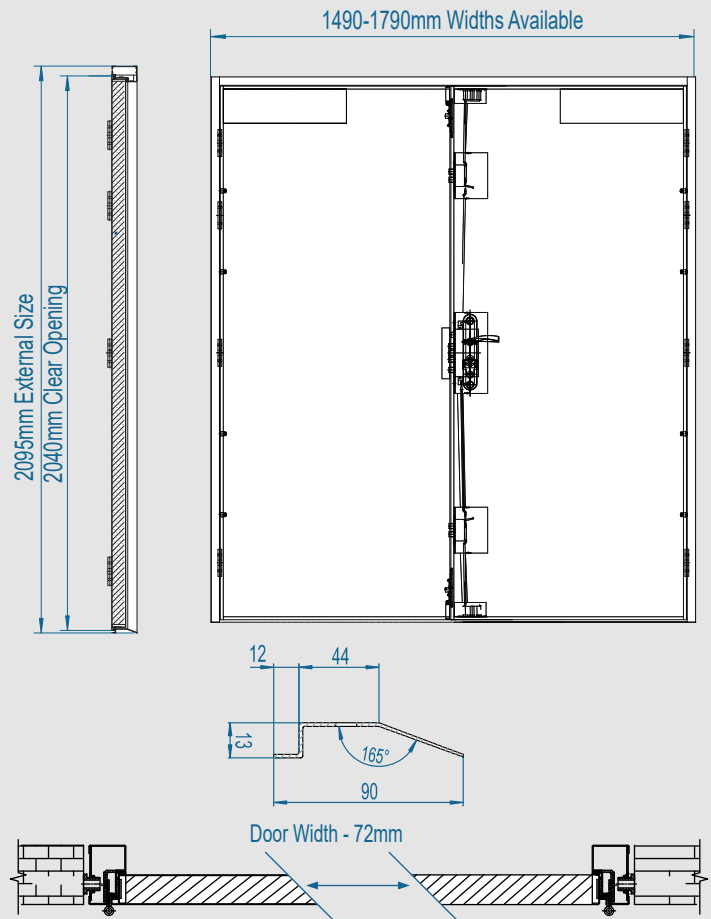

Door Leaf

Door Depth	50mm Thickness
Material & Gauge	1.0mm Galvanised Steel
Insulation	Mineral Wool Insulation
Int. Strengthening	Internal Reinforcement Bars
Door Seal	Nylon Self Adhesive V-Seal

Door Frame

Frame Depth	90mm Depth
Material & Gauge	1.8mm Galvanised Steel
Frame Seal	Nylon Self Adhesive V-Seal
Fixing Points	10 Fixing Points
Insulation	Mineral Wool Insulation

Hinge

Hinge Qty & Type	8 Stainless Steel Ball Bearing
Anti-Jemmy Studs	8 pcs

Lock

Main Lock	Genuine ST8 HOOPLY™ Lock
Top & Bottom Locks	8 Shoot Bolts Top & Bottom
Euro Cylinder	UAP Standard Trade Lock
Side Locks	Genuine HOOPLY™ Side Locks

Acoustic & Thermal

Acoustic Value	35dB
U Value	2.20

These doors are manufactured from galvanised steel with a fully welded construction, as well as a heavy duty polyester powder coat. They are also fitted with weather and draught-proof seals making our steel doors ideal for both internal and external uses such as garages, shops, commercial premises and modular buildings.

These doors offer an acoustic value of 35dB and a thermal rating (U-value) of 2.20 and include a mineral wool insulation.

If your opening is larger than our stock size we have two frame extension options expanding side frames and over head panels. Easy to fit they help bridge the gap between our stock door sizes and your aperture of required, for the perfect fit.