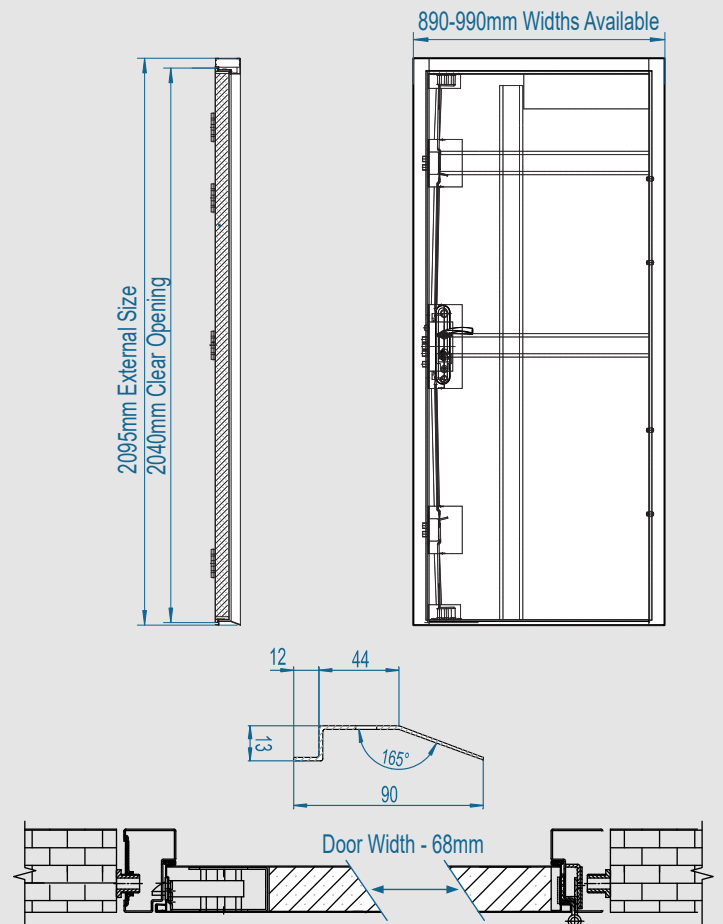

Door Leaf

Door Depth	50mm Thickness
Material & Gauge	1.0mm Galvanised Steel
Insulation	Mineral Wool Insulation
Int. Strengthening	Internal Reinforcement Bars
Door Seal	Nylon Self Adhesive V-Seal

Door Frame

Frame Depth	90mm Depth
Material & Gauge	1.8mm Galvanised Steel
Frame Seal	Nylon Self Adhesive V-Seal
Fixing Points	10 Fixing Points
Insulation	Mineral Wool Insulation

Hinge

Hinge Qty & Type	4 Stainless Steel Ball Bearing
Anti-Jemmy Studs	4 pcs

Lock

Main Lock	Genuine ST8 HOOPLY™ Lock
Top & Bottom Locks	3 Shoot Bolts Top & Bottom
Euro Cylinder	UAP Standard Trade Lock
Side Locks	Genuine HOOPLY™ Side Locks

Acoustic & Thermal

Acoustic Value	35dB
U Value	2.20W/m2.k

Featuring thicker gauge steel, a denser core and an extra hinge compared to our single steel door, this is a great option for an affordable steel security door.

Our steel security doors provide security and style in a flush design. Not only does it feature our trademark 19 point locking system, it also has 2 internal reinforcement bars, 4 stainless steel hinges & dog bolts.

No need to worry about draughts, our doors come with weather and draught proof seals included as standard. With all these amazing features they are available to be dispatched the same day for next day delivery? A quick and easy way to secure your property.