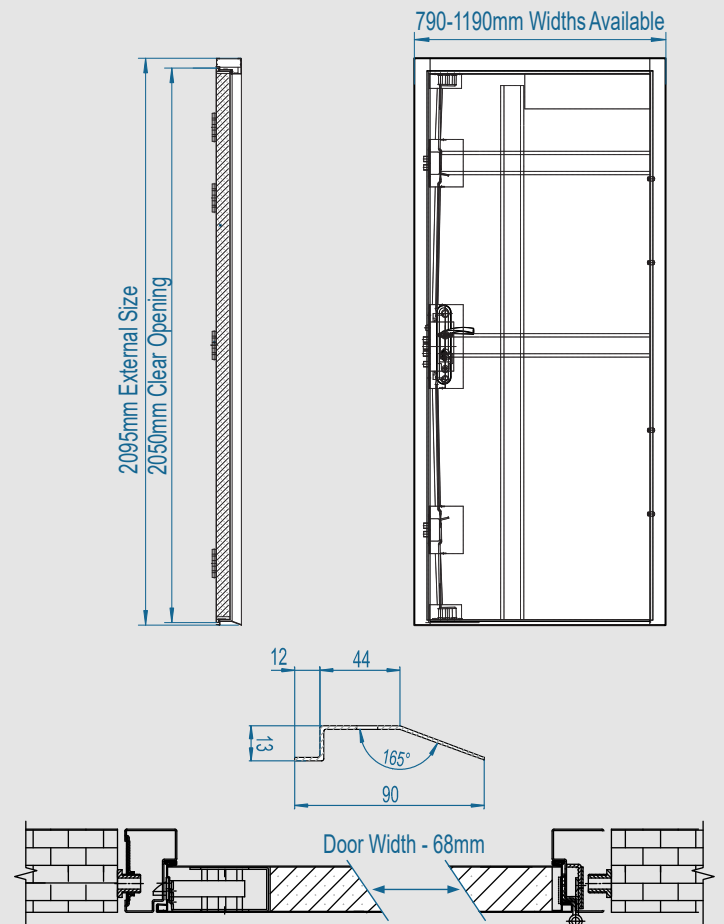

Door Leaf

Door Depth	50mm Thickness
Material & Gauge	1.0mm Galvanised Steel
Insulation	Mineral Wool Insulation
Int. Strengthening	Internal Reinforcement Bars
Door Seal	Nylon Self Adhesive V-Seal

Door Frame

Frame Depth	90mm Depth
Material & Gauge	1.8mm Galvanised Steel
Frame Seal	Nylon Self Adhesive V-Seal
Fixing Points	10 Fixing Points
Insulation	Mineral Wool Insulation

Hinge

Hinge Qty & Type	4 Stainless Steel Ball Bearing
Anti-Jemmy Studs	4 pcs

Lock

Main Lock	Genuine ST8 HOOPLY™ Lock
Top & Bottom Locks	3 Shoot Bolts Top & Bottom
Euro Cylinder	UAP Standard Trade Lock
Side Locks	Genuine HOOPLY™ Side Locks

Acoustic & Thermal

Acoustic Value	35dB
U Value	2.20W/m2.k

Featuring thicker gauge steel, a denser core and an extra hinge compared to our single steel door, this is a great option for an affordable strong room door.

Our strong room doors provide security and style in a flush design. Not only does it feature our trademark 19 point locking system, it also has 2 internal reinforcement bars, 4 stainless steel hinges & dog bolts.

No need to worry about draughts, our doors come with weather and draught proof seals included as standard. With all these amazing features they are available to be dispatched the same day for next day delivery? A quick and easy way to secure your property.