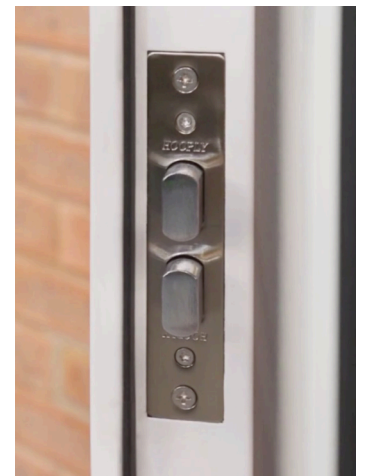

Customisations Available

For more information please visit our website:
www.lathamsteeldoors.com.au or give us a call on +61 415 310 911