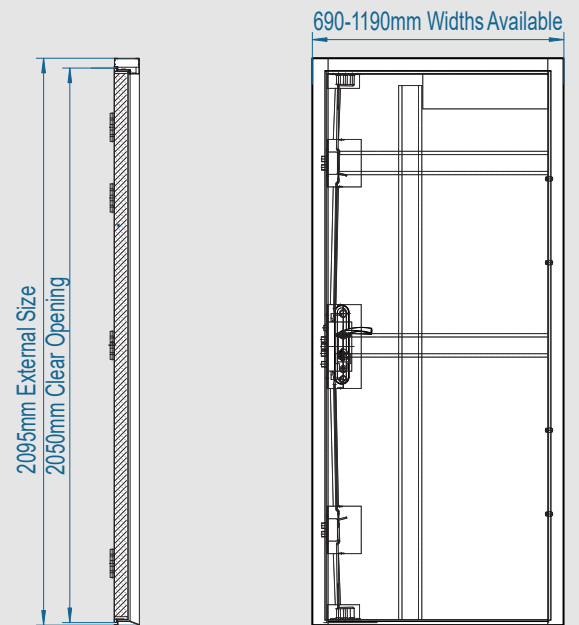

Door Leaf

Door Depth	50mm Thickness
Material & Gauge	1.0mm Galvanised Steel
Insulation	Mineral Wool Insulation
Int. Strengthening	Internal Reinforcement Bars
Door Seal	Nylon Self Adhesive V-Seal

Door Frame

Frame Depth	90mm Depth
Material & Gauge	1.8mm Galvanised Steel
Frame Seal	Nylon Self Adhesive V-Seal
Fixing Points	10 Fixing Points
Insulation	Mineral Wool Insulation

Hinge

Hinge Qty & Type	4 Stainless Steel Ball Bearing
Anti-Jemmy Studs	4 pcs

Lock

Main Lock	Genuine ST8 HOOPLY™ Lock
Top & Bottom Locks	3 Shoot Bolts Top & Bottom
Euro Cylinder	UAP Standard Trade Lock
Side Locks	Genuine HOOPLY™ Side Locks

Acoustic & Thermal

Acoustic Value	35dB
U Value	2.20W/m2.k