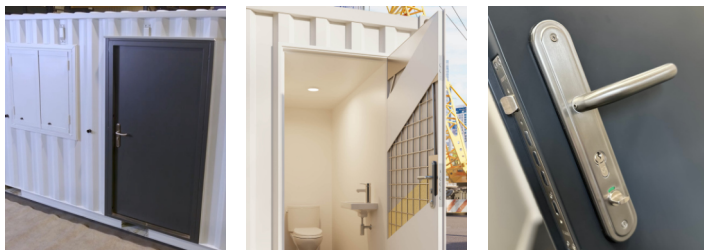

Built with a strong and resilient tolerance, our doors are built to accommodate ease of movement and work on uneven surfaces, all while maintaining their superior functionality.

Our doors include Polyurethane foam (PU foam) offering outstanding insulation and are wet sprayed with a grey primer finish for a hassle-free on-site painting.

The level threshold, which is of stainless steel manufacture, has a maximum upstand of only 12mm and chamfered edges.

- Toilet indicator handle included
- Radar Lock Handle option
- PU foam insulated door & frame
- S/Steel ball bearing hinges