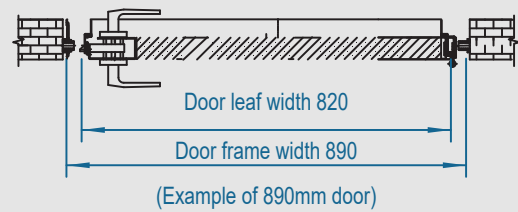

Door Leaf

Door Depth	50mm Thickness
Material & Gauge	1.0mm Galvanised Steel
Insulation	Mineral Wool Insulation
Int. Strengthening	Internal Reinforcement Bars
Door Seal	Nylon Self Adhesive V-Seal

Door Frame

Frame Depth	90mm Depth
Material & Gauge	1.8mm Galvanised Steel
Frame Seal	Nylon Self Adhesive V-Seal
Fixing Points	10 Fixing Points
Insulation	Mineral Wool Insulation

Hinge

Hinge Qty & Type	4 Stainless Steel Ball Bearing
Anti-Jemmy Studs	4 pcs

Lock

Main Lock	Genuine ST8 HOOPLY™ Lock
Top & Bottom Locks	3 Shoot Bolts Top & Bottom
Euro Cylinder	UAP Standard Trade Lock
Side Locks	Genuine HOOPLY™ Side Locks

Acoustic & Thermal

Acoustic Value	35dB
U Value	2.20W/m2.k